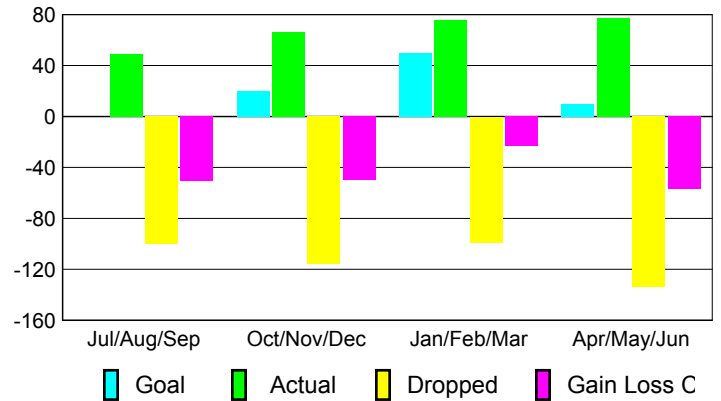

Membership Results 2008-2009

Goal, New, Dropped, Gain/Loss

Comparison of Membership Gain/Loss

Current Year Compared to the Previous Year