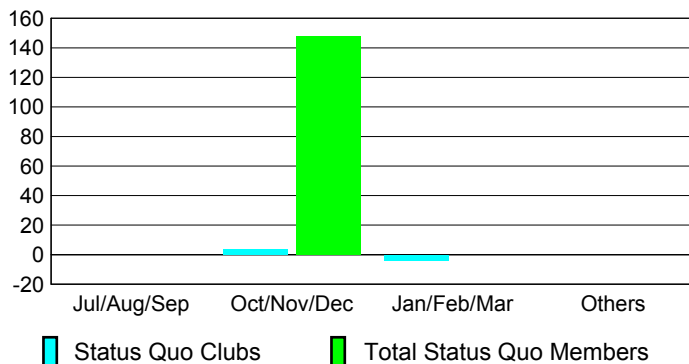

Club Results 2008-2009

Goal, New, Dropped, Gain/Loss

Comparison of Club Gain/Loss

Current Year Compared to the Previous Year

YTD Status Quo Clubs 2008-2009

Status Quo Clubs Compared to Status Quo Members

MEMBERSHIP

Membership Results 2008-2009

Membership 2007-2008

Month	Net Memb Goal	Actual New Memb	Actual Dropped Memb	Gain/Loss of Memb	Gain/Loss of Memb
Jul/Aug/Sep	0	49	-100	-51	-17
Oct/Nov/Dec	20	66	-116	-50	-29
Jan/Feb/Mar	50	76	-99	-23	59
Apr/May/June	10	77	-134	-57	44
Totals	80	268	-449	-181	57