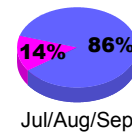

Membership Results 2008-2009

Membership 2007-2008

Month	Net Memb Goal	Actual New Memb	Actual Dropped Memb	Gain/Loss of Memb	Gain/Loss of Memb
Jul/Aug/Sep	0	49	-100	-51	-17
Oct/Nov/Dec	20	66	-116	-50	-29
Jan/Feb/Mar	50	76	-99	-23	59
Apr/May/June	10	77	-134	-57	44
Totals	80	268	-449	-181	57

Membership Results 2008-2009

Goal, New, Dropped, Gain/Loss

Comparison of Membership Gain/Loss

Current Year Compared to the Previous Year

Gender Comparison 2008-2009

Jul/Aug/Sep

Oct/Nov/Dec

Jan/Feb/Mar

Apr/May/June

Male

Female