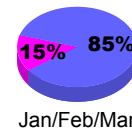

Membership Results 2008-2009

Membership 2007-2008

Month	Net Memb Goal	Actual New Memb	Actual Dropped Memb	Gain/Loss of Memb	Gain/Loss of Memb
Jul/Aug/Sep	0	49	-100	-51	-17
Oct/Nov/Dec	20	66	-116	-50	-29
Jan/Feb/Mar	50	76	-99	-23	59
Apr/May/June	10	77	-134	-57	44
Totals	80	268	-449	-181	57

Membership Results 2008-2009

Goal, New, Dropped, Gain/Loss

Comparison of Membership Gain/Loss

Current Year Compared to the Previous Year

Gender Comparison 2008-2009

Jul/Aug/Sep

Oct/Nov/Dec

Jan/Feb/Mar

Apr/May/June

Male

Female