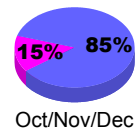

Membership Results 2008-2009

Membership 2007-2008

Month	Net Memb Goal	Actual New Memb	Actual Dropped Memb	Gain/Loss of Memb	Gain/Loss of Memb
Jul/Aug/Sep	0	49	-100	-51	-17
Oct/Nov/Dec	20	66	-116	-50	-29
Jan/Feb/Mar	50	76	-99	-23	59
Apr/May/June	10	77	-134	-57	44
Totals	80	268	-449	-181	57

Membership Results 2008-2009

Goal, New, Dropped, Gain/Loss

Comparison of Membership Gain/Loss

Current Year Compared to the Previous Year

Gender Comparison 2008-2009

Jul/Aug/Sep

Oct/Nov/Dec

Jan/Feb/Mar

Apr/May/June

Male

Female