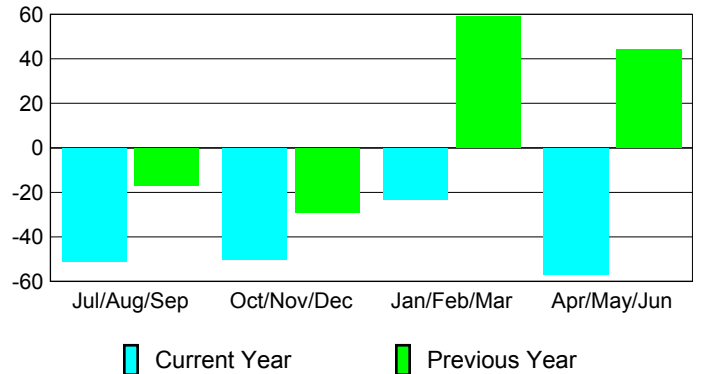

Membership Results 2008-2009

Membership 2007-2008

Month	Net Memb Goal	Actual New Memb	Actual Dropped Memb	Gain/Loss of Memb	Gain/Loss of Memb
Jul/Aug/Sep	0	49	-100	-51	-17
Oct/Nov/Dec	20	66	-116	-50	-29
Jan/Feb/Mar	50	76	-99	-23	59
Apr/May/June	10	77	-134	-57	44
Totals	80	268	-449	-181	57

Membership Results 2008-2009

Goal, New, Dropped, Gain/Loss

Comparison of Membership Gain/Loss

Current Year Compared to the Previous Year

Gender Comparison 2008-2009

Jul/Aug/Sep

Oct/Nov/Dec

Jan/Feb/Mar

Apr/May/June

Male

Female