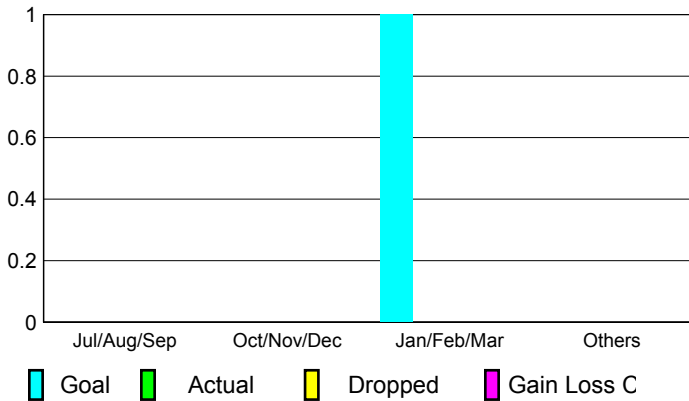

2008-2009 GMT Quarterly Report for District (or Undistricted) District 108 YB

GMT: **FEDERICO STEINHAUS**

Location: **ITALY**

GMT CA: **4**

CLUBS

Club Results 2008-2009

Clubs 2007-2008

Month	New Club Goal	Actual New Clubs	Actual Dropped Clubs	Gain/Loss of Clubs	Gain/Loss of Clubs
Jul/Aug/Sep	0	0	0	0	0
Oct/Nov/Dec	0	0	0	0	1
Jan/Feb/Mar	1	0	0	0	0
Apr/May/June	0	0	0	0	0
Totals	1	0	0	0	1

Club Results 2008-2009

Goal, New, Dropped, Gain/Loss

Comparison of Club Gain/Loss

Current Year Compared to the Previous Year

YTD Status Quo Clubs 2008-2009

Status Quo Clubs Compared to Status Quo Members

MEMBERSHIP